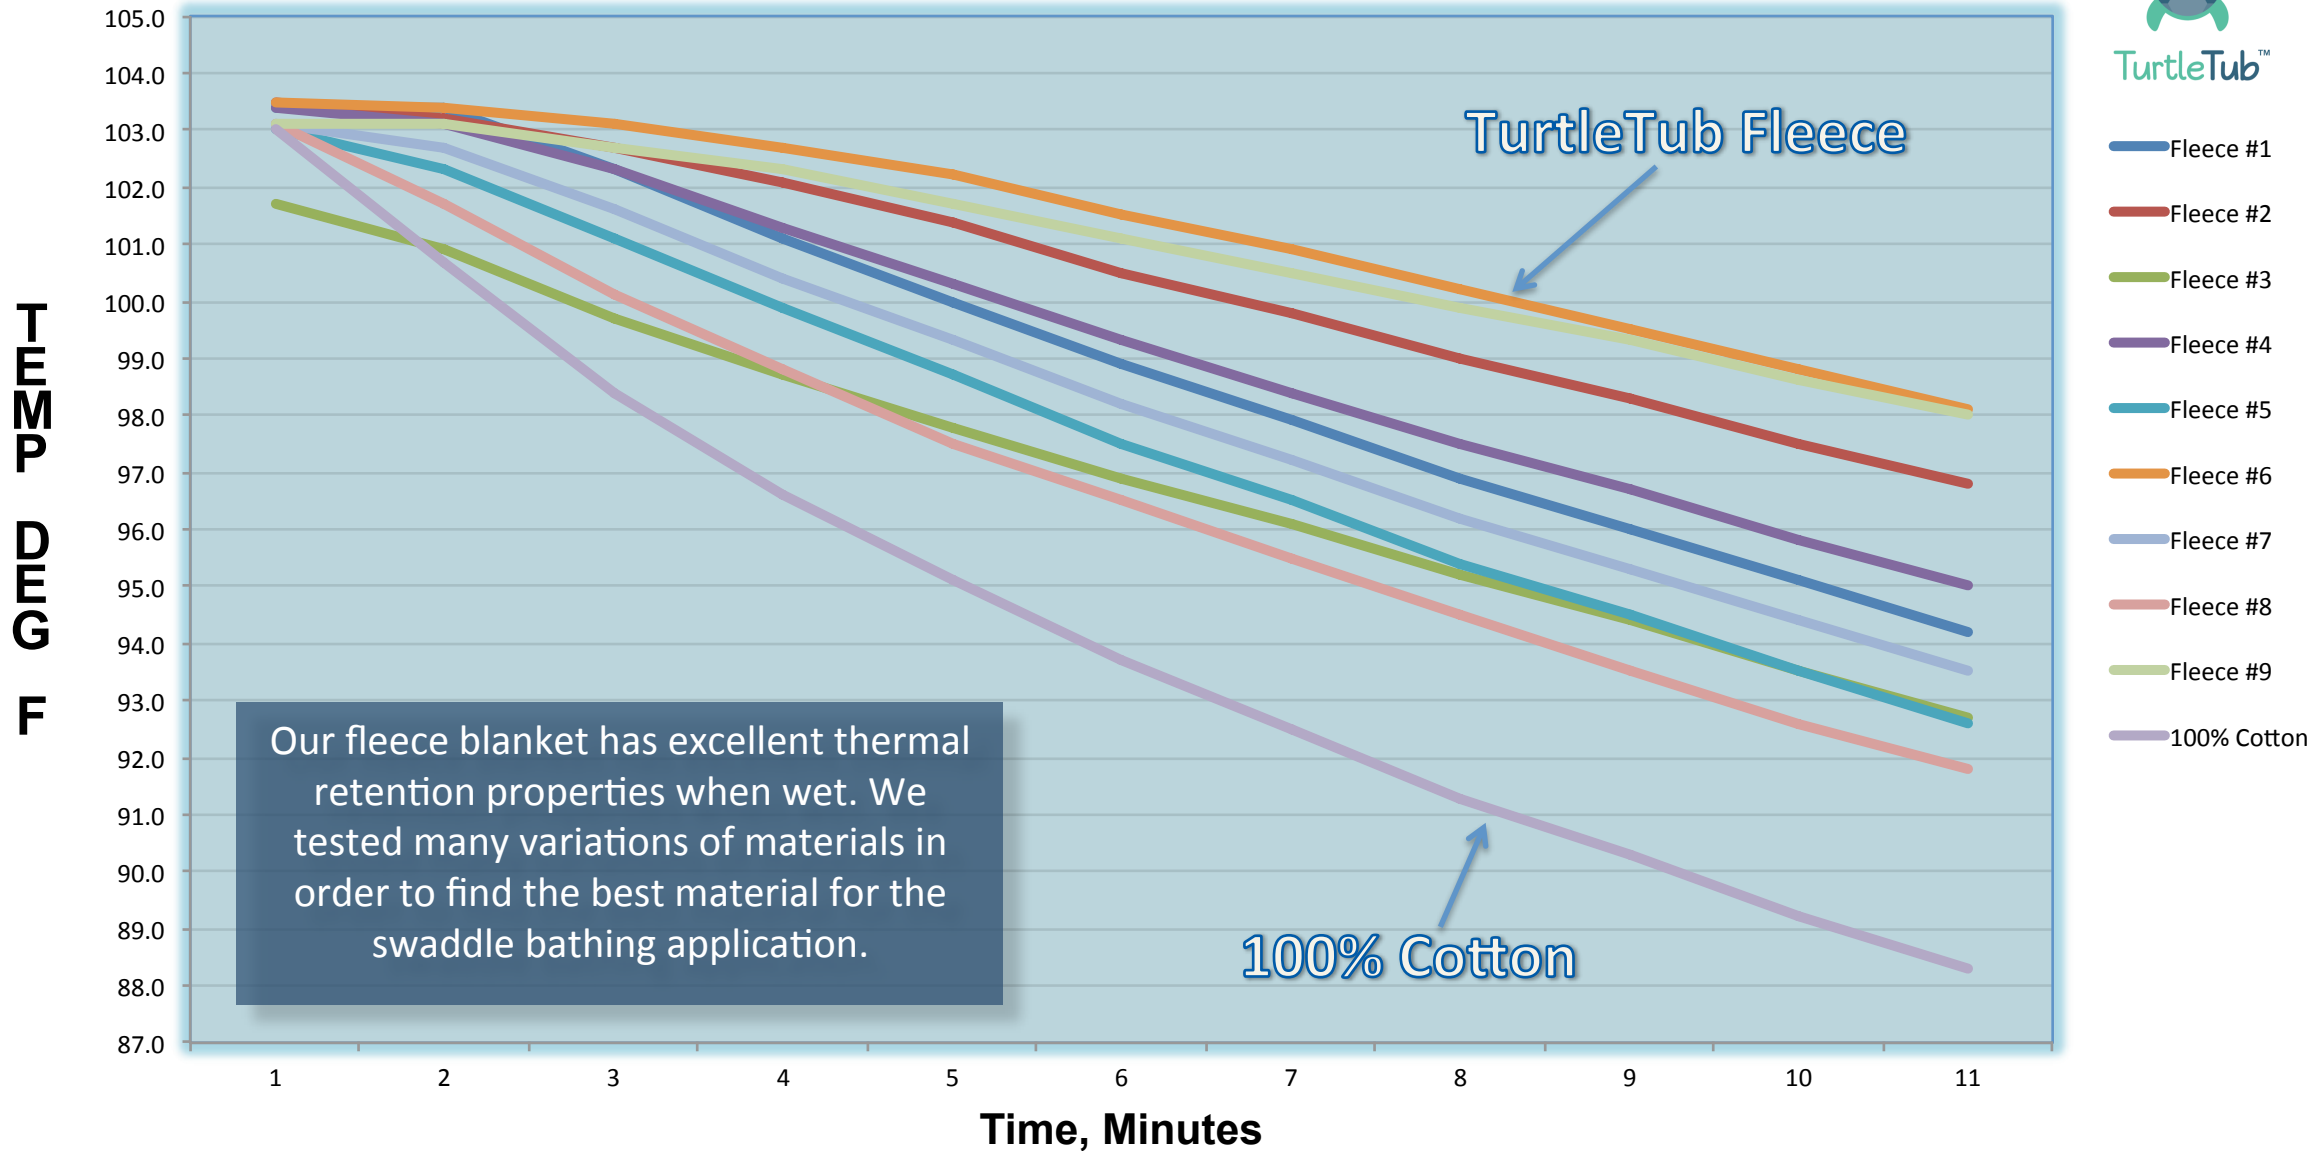

TurtleTub™ Fleece Blanket Comparison

TurtleTub™

Our fleece blanket has excellent thermal retention properties when wet. We tested many variations of materials in order to find the best material for the swaddle bathing application.